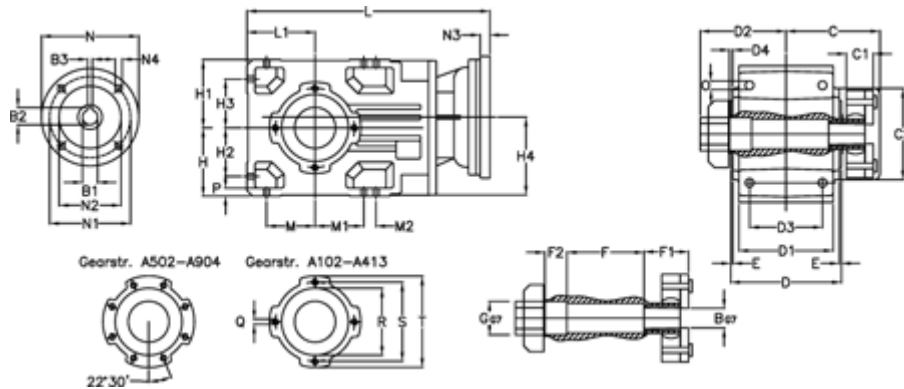

Article number: 29600400716345

Description: Bevel helical gearbox
A412QF35-7,1-P112B5

Measures

B = 45	D1 = 155	F2 = 54	L = 404.5	N3 = -
B1 = 28	D2 = 136	G = 45	L1 = 112	N4 = M12x16
B2 = 31.3	D3 = 120	GA = 37 NM	M = 80.0	O = 14.0
B3 = 8	d4 = 5.5	H = 112	M1 = 80.0	P = 13
C = 146.0	Description = A412QF35-xx-P112 B5	H1 = 112	M2 = 20	Q = M12x19
C1 = 54	E = 3.5	H2 = 80.0	N = 250	R = 130
C2 = 133.0	F = 164.0	H3 = 80.0	N1 = 215	S = 165
D = 182	F1 = 54.0	H4 = 129.5	N2 = 180	T = 200